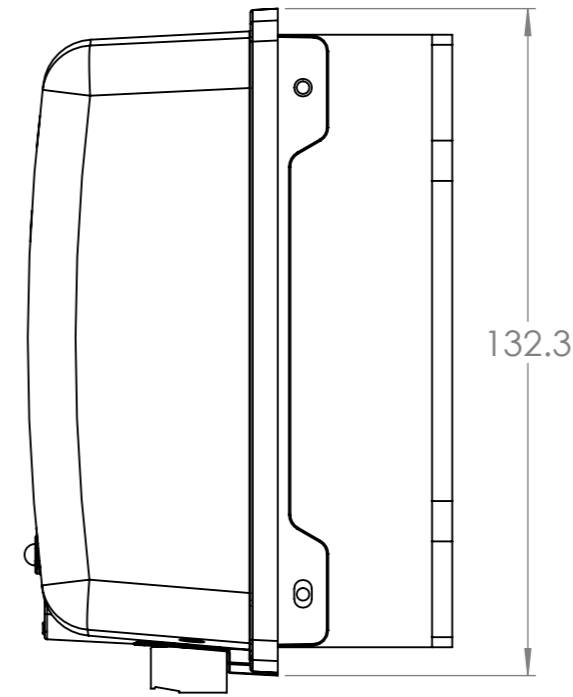

Dimension Drawing - Orion 380W-400W isolated	
ORI124838110	Orion-Tr 12/48-8A (380W) Isolated DC-DC Converter
ORI242441110	Orion-Tr 24/24-17A (400W) Isolated DC-DC converter
ORI244841110	Orion-Tr 24/48-8,5A (400W) Isolated DC-DC converter
ORI482441110	Orion-Tr 48/24-16A (380W) Isolated DC-DC converter
ORI484841110	Orion-Tr 48/48-8A (380W) Isolated DC-DC converter

DETAIL A
2x
SCALE 1 : 1

Dimensions in mm