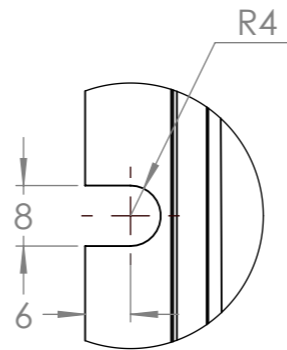

Dimension Drawing - Orion 380W-400W isolated	
ORI124838110	Orion-Tr 12/48-8A (380W) Isolated DC-DC Converter
ORI242441110	Orion-Tr 24/24-17A (400W) Isolated DC-DC converter
ORI244841110	Orion-Tr 24/48-8,5A (400W) Isolated DC-DC converter
ORI482441110	Orion-Tr 48/24-16A (380W) Isolated DC-DC converter
ORI484841110	Orion-Tr 48/48-8A (380W) Isolated DC-DC converter

DETAIL A
2x
SCALE 1 : 1

Dimensions in mm