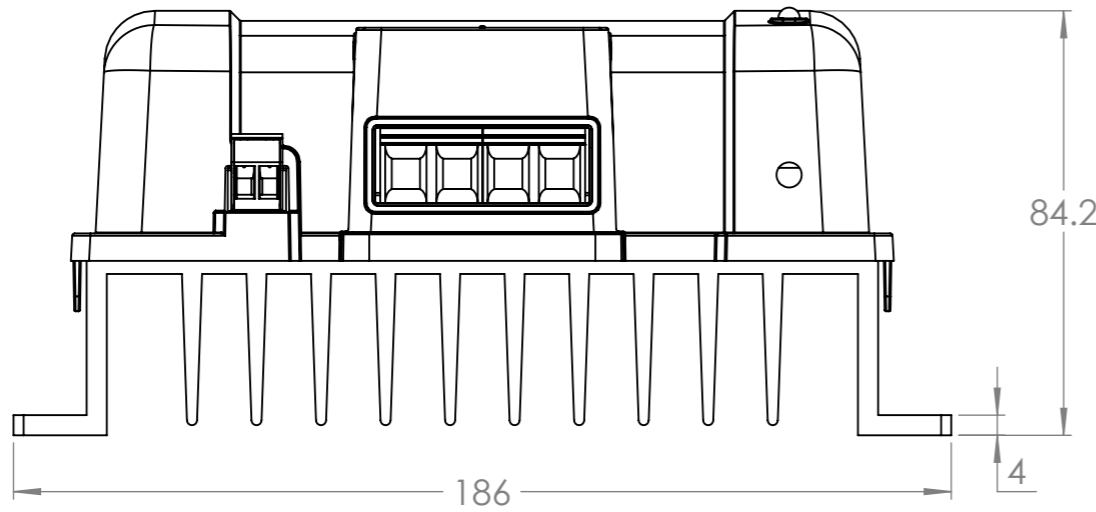

Dimension Drawing - Orion 380W-400W isolated	
ORI124838110	Orion-Tr 12/48-8A (380W) Isolated DC-DC Converter
ORI242441110	Orion-Tr 24/24-17A (400W) Isolated DC-DC converter
ORI244841110	Orion-Tr 24/48-8,5A (400W) Isolated DC-DC converter
ORI482441110	Orion-Tr 48/24-16A (380W) Isolated DC-DC converter
ORI484841110	Orion-Tr 48/48-8A (380W) Isolated DC-DC converter

DETAIL A
2x
SCALE 1 : 1

Dimensions in mm