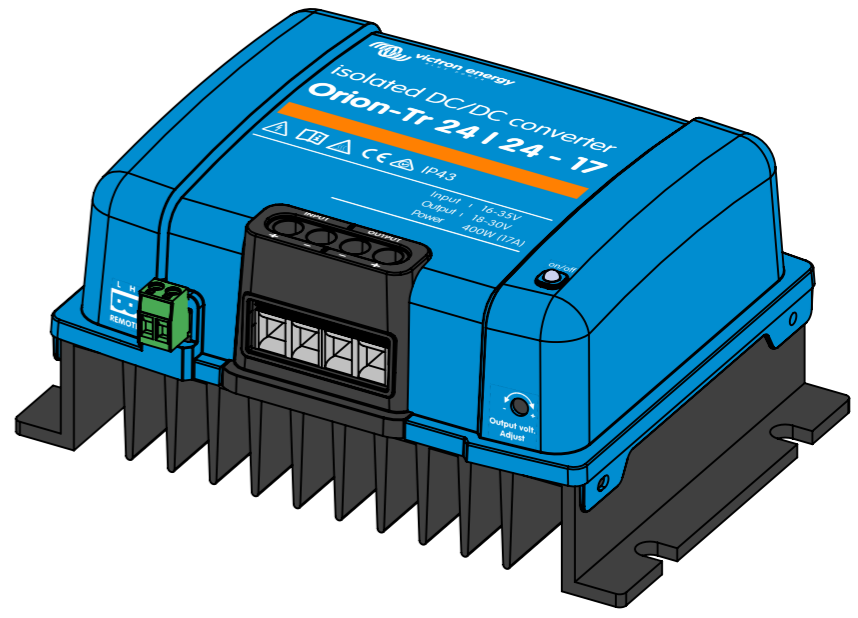

Dimension Drawing - Orion 380W-400W isolated	
ORI124838110	Orion-Tr 12/48-8A (380W) Isolated DC-DC Converter
ORI242441110	Orion-Tr 24/24-17A (400W) Isolated DC-DC converter
ORI244841110	Orion-Tr 24/48-8,5A (400W) Isolated DC-DC converter
ORI482441110	Orion-Tr 48/24-16A (380W) Isolated DC-DC converter
ORI484841110	Orion-Tr 48/48-8A (380W) Isolated DC-DC converter

DETAIL A
2x
SCALE 1 : 1

Dimensions in mm