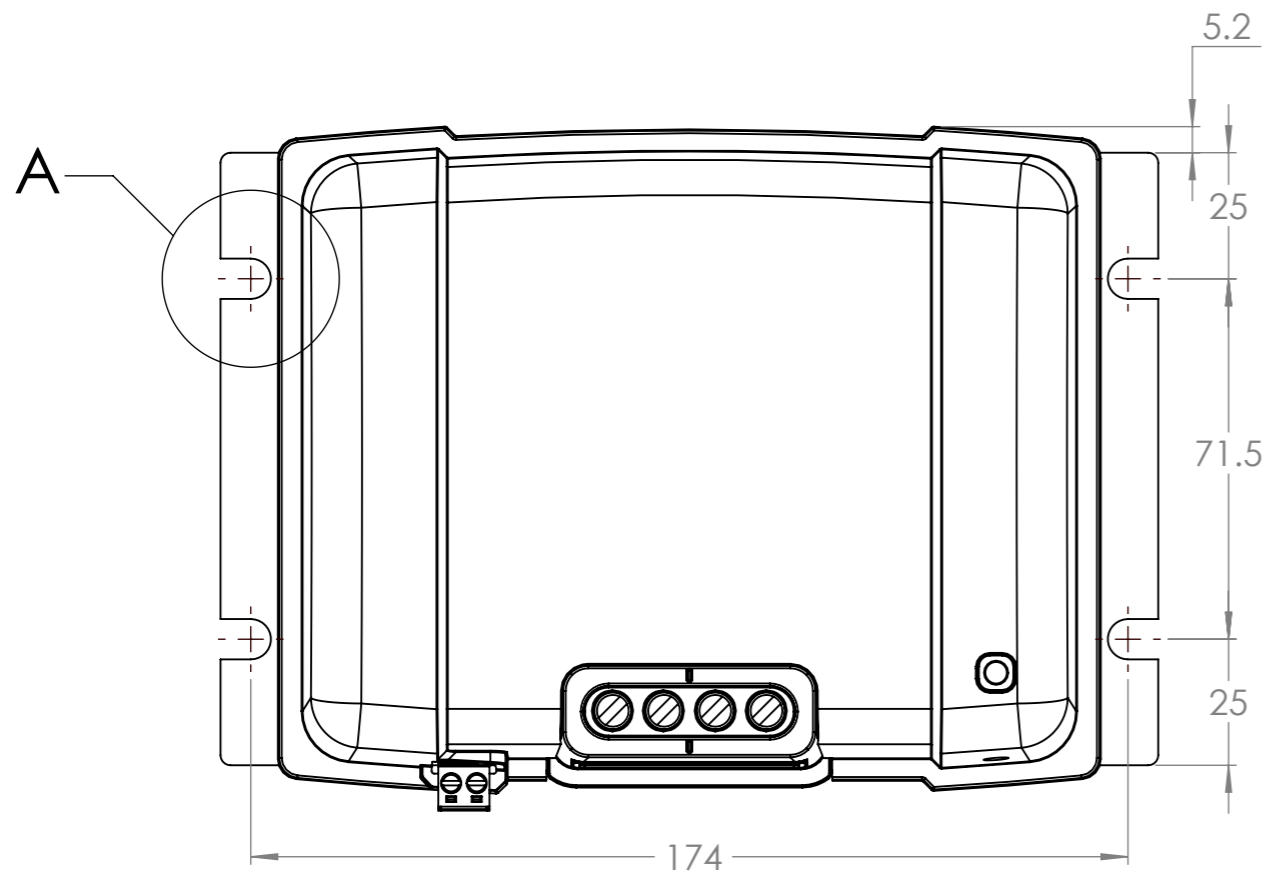

Dimension Drawing - Orion 380W-400W isolated	
ORI124838110	Orion-Tr 12/48-8A (380W) Isolated DC-DC Converter
ORI242441110	Orion-Tr 24/24-17A (400W) Isolated DC-DC converter
ORI244841110	Orion-Tr 24/48-8,5A (400W) Isolated DC-DC converter
ORI482441110	Orion-Tr 48/24-16A (380W) Isolated DC-DC converter
ORI484841110	Orion-Tr 48/48-8A (380W) Isolated DC-DC converter

DETAIL A
2x
SCALE 1 : 1

Dimensions in mm